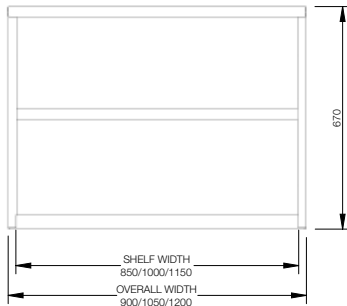

Key features and benefits

- Achieve maximum storage capacity across a range of cabinet sizes incorporating fully adjustable shelves.
- Durable powder coat finish with options such as texture and satin.
- Made from 100% recyclable sheet steel under ISO14001 EMS certification.
- Levelling feet as standard and adjustable from the base inside the unit.
- Optional lockable heavy duty castors (height restrictions may apply).
- Wide variety of accessories available and interchangeable across Dexion products.
- Complimentary matching planter box range.
- Shelves available in Stone White or to match cabinet finish.
- GECA Certified.

Dexion Strata 2 Bookcase

Technical specifications

2 Tier Bookcase 670 H				
Overall Height	Overall Width	Overall Depth	External Colour	Code
670mm	900mm	460mm	SG	177765SG
670mm	900mm	460mm	WS	177765WS
670mm	1050mm	460mm	SG	177772SG
670mm	1050mm	460mm	WS	177772WS
670mm	1200mm	460mm	SG	177779SG
670mm	1200mm	460mm	WS	177779WS