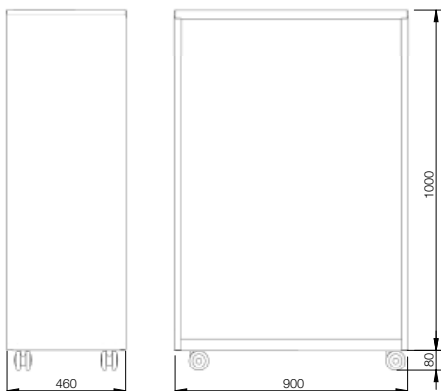

6 Tier Bookcase 1980 H				
Overall Height	Overall Width	Overall Depth	External Colour	Code
1980mm	900mm	460mm	SG	177771SG
1980mm	900mm	460mm	WS	177771WS
1980mm	1050mm	460mm	SG	177778SG
1980mm	1050mm	460mm	WS	177778WS
1980mm	1200mm	460mm	SG	177785SG
1980mm	1200mm	460mm	WS	177785WS

Dexion Strata 2 Bookcase

Technical specifications

2 Tier Bookcase with Castors 750 H				
Overall Height	Overall Width	Overall Depth	External Colour	Code
750mm	900mm	460mm	SG	177786SG
750mm	900mm	460mm	WS	177786WS
750mm	1050mm	460mm	SG	177789SG
750mm	1050mm	460mm	WS	177789WS
750mm	1200mm	460mm	SG	177792SG
750mm	1200mm	460mm	WS	177792WS

3 Tier Bookcase with Castors 1050 H				
Overall Height	Overall Width	Overall Depth	External Colour	Code
1050mm	900mm	460mm	SG	177787SG
1050mm	900mm	460mm	WS	177787WS
1050mm	1050mm	460mm	SG	177790SG
1050mm	1050mm	460mm	WS	177790WS
1050mm	1200mm	460mm	SG	177793SG
1050mm	1200mm	460mm	WS	177793WS

3 Tier Bookcase with Castors 1080 H				
Overall Height	Overall Width	Overall Depth	External Colour	Code
1080mm	900mm	460mm	SG	177788SG
1080mm	900mm	460mm	WS	177788WS
1080mm	1050mm	460mm	SG	177791SG
1080mm	1050mm	460mm	WS	177791WS
1080mm	1200mm	460mm	SG	177794SG
1080mm	1200mm	460mm	WS	177794WS