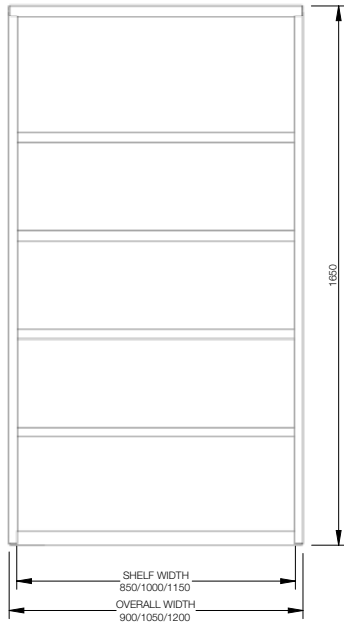

Dexion Strata 2 Bookcase

Technical specifications

5 Tier Bookcase 1650 H				
Overall Height	Overall Width	Overall Depth	External Colour	Code
1650mm	900mm	460mm	SG	177770SG
1650mm	900mm	460mm	WS	177770WS
1650mm	1050mm	460mm	SG	177777SG
1650mm	1050mm	460mm	WS	177777WS
1650mm	1200mm	460mm	SG	177784SG
1650mm	1200mm	460mm	WS	177784WS