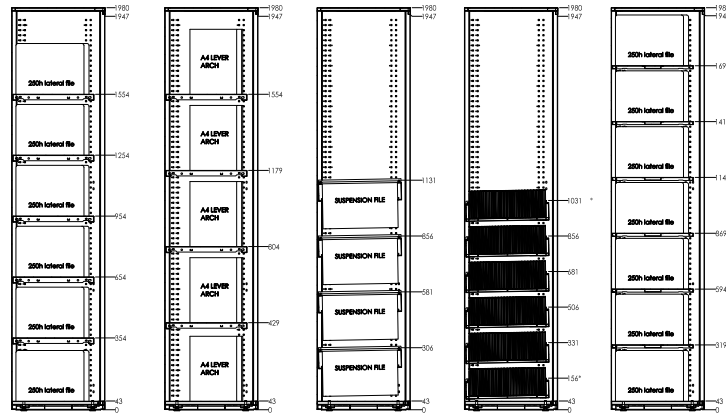

Please note: the recommended maximum height combination should not exceed 1430mm. The maximum height is achieved by using a 1200mm high cabinet with a standard 230mm planter box. Planter boxes accept 200mm diameter pots.

670H

970-1000H

1200-1275H

1650H

1980H

Lateral filing on shelves

A4 Lever Arch filing on shelves

Suspension filing in file frames