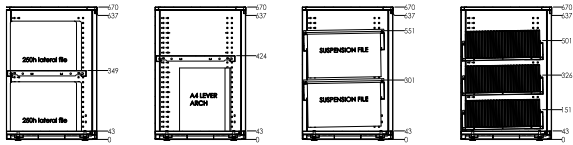

Dexion Strata 2 Bookcase

Storage capacity

Below are diagrams showing the achievable number of storage levels for the four most typical storage applications used for Bookcase cabinets:

- A4 Lever Arch folders (315H or less), hanging files, lateral files & CDs

670H

970-1000H