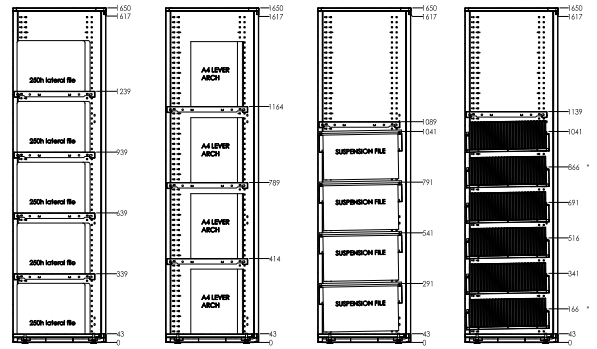

Please note: the recommended maximum height combination should not exceed 1430mm. The maximum height is achieved by using a 1200mm high cabinet with a standard 230mm planter box. Planter boxes accept 200mm diameter pots.

670H

970-1000H

1200-1275H

1650H

1980H

Lateral filing on shelves

A4 Lever Arch filing on shelves

Suspension filing in file frames