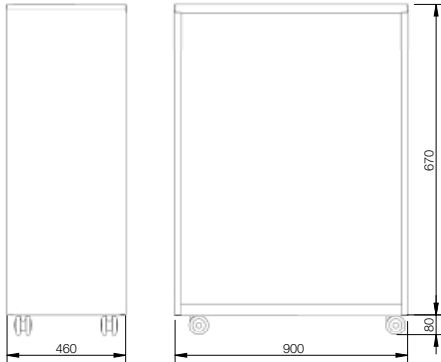

4 Tier Bookcase 1275 H				
Overall Height	Overall Width	Overall Depth	External Colour	Code
1275mm	900mm	460mm	SG	177769SG
1275mm	900mm	460mm	WS	177769WS
1275mm	1050mm	460mm	SG	177776SG
1275mm	1050mm	460mm	WS	177776WS
1275mm	1200mm	460mm	SG	177783SG
1275mm	1200mm	460mm	WS	177783WS

Dexion Strata 2 Bookcase

Technical specifications

5 Tier Bookcase 1650 H				
Overall Height	Overall Width	Overall Depth	External Colour	Code
1650mm	900mm	460mm	SG	177770SG
1650mm	900mm	460mm	WS	177770WS
1650mm	1050mm	460mm	SG	177777SG
1650mm	1050mm	460mm	WS	177777WS
1650mm	1200mm	460mm	SG	177784SG
1650mm	1200mm	460mm	WS	177784WS

6 Tier Bookcase 1980 H				
Overall Height	Overall Width	Overall Depth	External Colour	Code
1980mm	900mm	460mm	SG	177771SG
1980mm	900mm	460mm	WS	177771WS
1980mm	1050mm	460mm	SG	177778SG
1980mm	1050mm	460mm	WS	177778WS
1980mm	1200mm	460mm	SG	177785SG
1980mm	1200mm	460mm	WS	177785WS

Dexion Strata 2 Bookcase

Technical specifications

2 Tier Bookcase with Castors 750 H				
Overall Height	Overall Width	Overall Depth	External Colour	Code
750mm	900mm	460mm	SG	177786SG
750mm	900mm	460mm	WS	177786WS
750mm	1050mm	460mm	SG	177789SG
750mm	1050mm	460mm	WS	177789WS
750mm	1200mm	460mm	SG	177792SG
750mm	1200mm	460mm	WS	177792WS