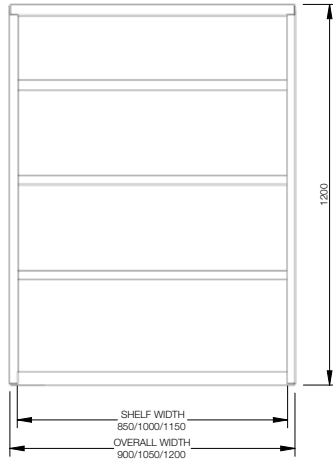

Dexion Strata 2 Bookcase

Technical specifications

4 Tier Bookcase 1200 H				
Overall Height	Overall Width	Overall Depth	External Colour	Code
1200mm	900mm	460mm	SG	177768SG
1200mm	900mm	460mm	WS	177768WS
1200mm	1050mm	460mm	SG	177775SG
1200mm	1050mm	460mm	WS	177775WS
1200mm	1200mm	460mm	SG	177782SG
1200mm	1200mm	460mm	WS	177782WS