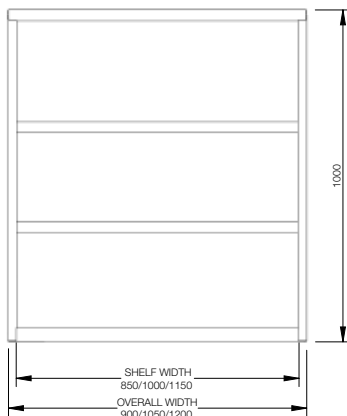

Dexion Strata 2 Bookcase

Technical specifications

2 Tier Bookcase 670 H				
Overall Height	Overall Width	Overall Depth	External Colour	Code
670mm	900mm	460mm	SG	177765SG
670mm	900mm	460mm	WS	177765WS
670mm	1050mm	460mm	SG	177772SG
670mm	1050mm	460mm	WS	177772WS
670mm	1200mm	460mm	SG	177779SG
670mm	1200mm	460mm	WS	177779WS

3 Tier Bookcase 970 H				
Overall Height	Overall Width	Overall Depth	External Colour	Code
970mm	900mm	460mm	SG	177766SG
970mm	900mm	460mm	WS	177766WS
970mm	1050mm	460mm	SG	177773SG
970mm	1050mm	460mm	WS	177773WS
970mm	1200mm	460mm	SG	177780SG
970mm	1200mm	460mm	WS	177780WS