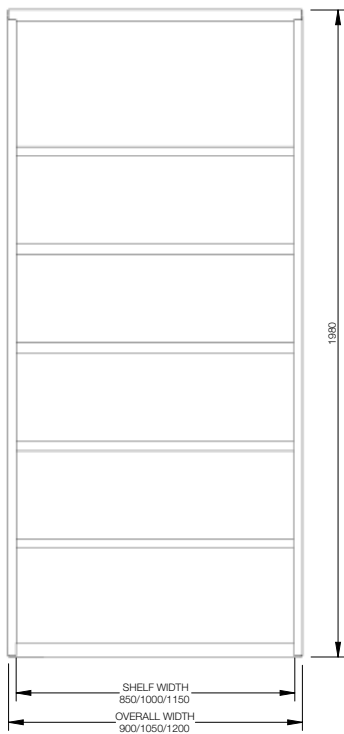

6 Tier Bookcase 1980 H				
Overall Height	Overall Width	Overall Depth	External Colour	Code
1980mm	900mm	460mm	SG	177771SG
1980mm	900mm	460mm	WS	177771WS
1980mm	1050mm	460mm	SG	177778SG
1980mm	1050mm	460mm	WS	177778WS
1980mm	1200mm	460mm	SG	177785SG
1980mm	1200mm	460mm	WS	177785WS