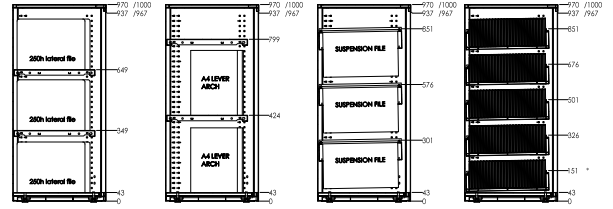

Dexion Strata 2 Bookcase

Storage capacity

Below are diagrams showing the achievable number of storage levels for the four most typical storage applications used for Bookcase cabinets:

- A4 Lever Arch folders (315H or less), hanging files, lateral files & CDs

670H

970-1000H

1200-1275H

1650H

1980H

Lateral filing on shelves

A4 Lever Arch filing on shelves

Suspension filing in file frames

Media storage in media drawers

Lateral filing on fineline shelves

Contact

For more information on the Dexion Strata 2 Bookcase, please contact us on 1300 180 358.

Disclaimer:

The Information contained herein is the intellectual property of Dexion. The Information is defined to include: data, text, images, specification, graphics, design details and any and all other information whatsoever contained herein. The Information has been produced exclusively for Dexion and may not be used for any other purpose. None of the information may be used, altered, edited, copied, distributed or duplicated in any way without the express written consent of Dexion. Whilst the utmost care is taken to ensure the accuracy of the information contained herein, Dexion makes no guarantee as to its accuracy. Dexion shall, under no circumstances, be liable for any costs, losses, expenses or damages which may in any way be attributable to the use or adoption of such data and/or design details. All dimensions indicated are nominal only. Dexion reserves the right to alter or amend any of the information herein, including data and design details, without prior notice.