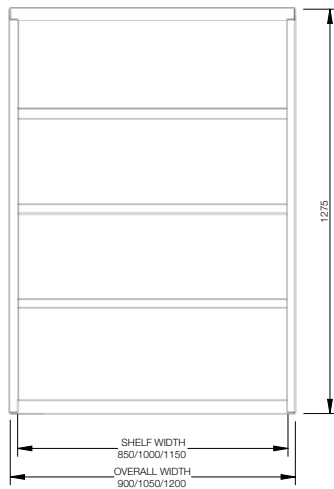

4 Tier Bookcase 1275 H				
Overall Height	Overall Width	Overall Depth	External Colour	Code
1275mm	900mm	460mm	SG	177769SG
1275mm	900mm	460mm	WS	177769WS
1275mm	1050mm	460mm	SG	177776SG
1275mm	1050mm	460mm	WS	177776WS
1275mm	1200mm	460mm	SG	177783SG
1275mm	1200mm	460mm	WS	177783WS