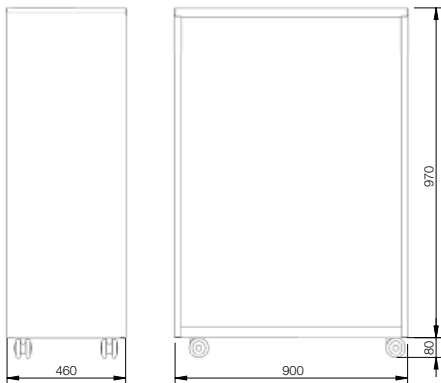

4 Tier Bookcase 1275 H				
Overall Height	Overall Width	Overall Depth	External Colour	Code
1275mm	900mm	460mm	SG	177769SG
1275mm	900mm	460mm	WS	177769WS
1275mm	1050mm	460mm	SG	177776SG
1275mm	1050mm	460mm	WS	177776WS
1275mm	1200mm	460mm	SG	177783SG
1275mm	1200mm	460mm	WS	177783WS

Dexion Strata 2 Bookcase

Technical specifications

5 Tier Bookcase 1650 H				
Overall Height	Overall Width	Overall Depth	External Colour	Code
1650mm	900mm	460mm	SG	177770SG
1650mm	900mm	460mm	WS	177770WS
1650mm	1050mm	460mm	SG	177777SG
1650mm	1050mm	460mm	WS	177777WS
1650mm	1200mm	460mm	SG	177784SG
1650mm	1200mm	460mm	WS	177784WS

6 Tier Bookcase 1980 H				
Overall Height	Overall Width	Overall Depth	External Colour	Code
1980mm	900mm	460mm	SG	177771SG
1980mm	900mm	460mm	WS	177771WS
1980mm	1050mm	460mm	SG	177778SG
1980mm	1050mm	460mm	WS	177778WS
1980mm	1200mm	460mm	SG	177785SG
1980mm	1200mm	460mm	WS	177785WS

Dexion Strata 2 Bookcase

Technical specifications

2 Tier Bookcase with Castors 750 H				
Overall Height	Overall Width	Overall Depth	External Colour	Code
750mm	900mm	460mm	SG	177786SG
750mm	900mm	460mm	WS	177786WS
750mm	1050mm	460mm	SG	177789SG
750mm	1050mm	460mm	WS	177789WS
750mm	1200mm	460mm	SG	177792SG
750mm	1200mm	460mm	WS	177792WS