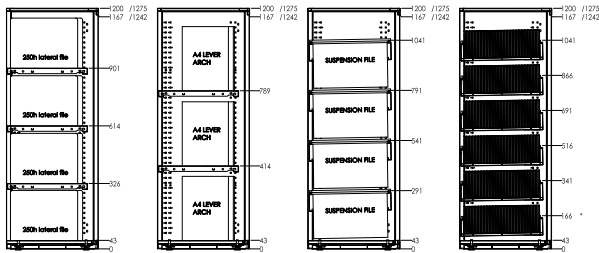

1200-1275H

1650H