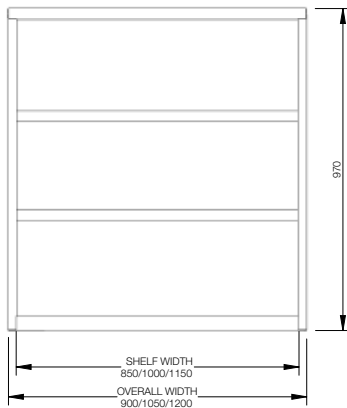

Accessories

- Shelf – slotted
- Shelf – plain
- Shelf – fineline
- Divider – binning
- Divider – slotted shelf
- Divider – wrap around
- Filing rack – suspended
- Filing rack – wrap around
- Hanging file chassis
- Coat rail
- Roll out – file frame
- Roll out – media drawer
- Roll out – reference shelf
- Bins – on shelf

Dexion Strata 2 Bookcase

Technical specifications

2 Tier Bookcase 670 H				
Overall Height	Overall Width	Overall Depth	External Colour	Code
670mm	900mm	460mm	SG	177765SG
670mm	900mm	460mm	WS	177765WS
670mm	1050mm	460mm	SG	177772SG
670mm	1050mm	460mm	WS	177772WS
670mm	1200mm	460mm	SG	177779SG
670mm	1200mm	460mm	WS	177779WS

3 Tier Bookcase 970 H				
Overall Height	Overall Width	Overall Depth	External Colour	Code
970mm	900mm	460mm	SG	177766SG
970mm	900mm	460mm	WS	177766WS
970mm	1050mm	460mm	SG	177773SG
970mm	1050mm	460mm	WS	177773WS
970mm	1200mm	460mm	SG	177780SG
970mm	1200mm	460mm	WS	177780WS